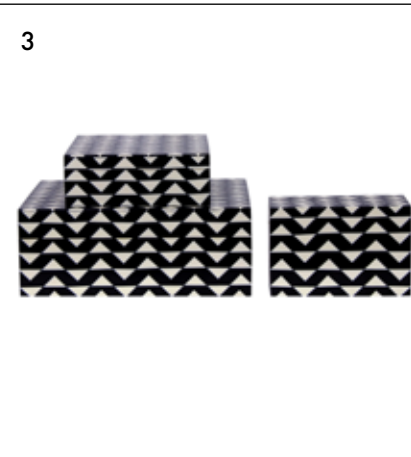

2. Chevron Natural Bone Box
  (Series 05)
  Small: 150mm x 100mm x 60mm(H)
  Sq Med: 160mm x 160mm x 60mm(H)
  Medium: 250mm x 180 x 100mm(H)

3. Triangle Wave Bone Box
  (Series 06)
  Small: 150mm x 100mm x 60mm(H)
  Sq Med: 160mm x 160mm x 60mm(H)
  Medium: 250mm x 180 x 100mm(H)