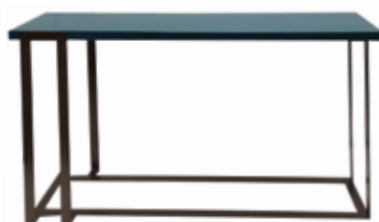

3

3. Pinstrip Console  
Bone Inlay Top  
Powder Coated Metal Base  
1800mmx400mmx800mm(H)

4

5

4. Gabrielle Console Limewash  
Distressed Metal Top  
Powder Coated Metal Legs  
1450mm x 375mm x 800mm(H)

5. Gabrielle Console Aqua  
Distressed Metal Top  
Powder Coated Metal Legs  
1450mm x 375mm x 800mm(H)

# CABINETS

1. Emilie Sideboard  
Powder Coated Metal Base  
1800mm x 450mm x 850mm(H)

1

2. Pinstripe Cabinet  
Bone Inlay Doors  
Black Powder Coated Metal Legs  
Hand-crafted Handles  
1070mm x 500mm x 900mm(H)