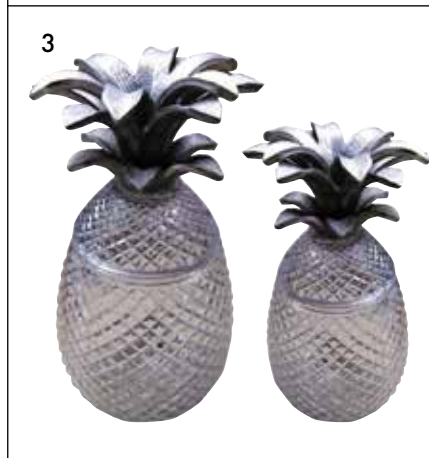

3. Cut Glass Pineapple
  Large: 250mm dia x 450mm(H)
  Medium: 200mm dia x 390mm(H)
4. Diamond Jade Vase Green
  Large: 280mm x 280mm x 610mm(H)
  Med: 200mm x 200mm x 480mm(H)