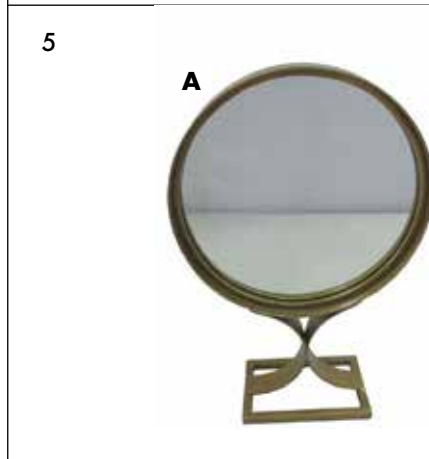

6. Gulerian Decanter Black  
Large: 145mm x 145mm x 305mm(H)  
Medium: 135mm x 135mm x 290mm(H)

7. Deco Decanter Green  
Large: 175mm x 90mm x 265mm(H)

8. Deco Decanter Green  
Medium: 140mm x 75mm x 215mm(H)

# ACCESSORIES

1. Rocabar Candy Box Smoke  
Large: 250mm dia x 140mm (H)  
Medium: 200mm dia x 120mm (H)  
Small: 150mm dia x 115mm (H)
2. Rocabar Candy Box Clear  
Large: 305mm dia x 180mm(H)  
Medium: 250mm dia x 150mm(H)  
Small: 200mm dia x 125mm (H)

3. Cut Glass Pineapple  
Large: 250mm dia x 450mm(H)  
Medium: 200mm dia x 390mm(H)
4. Diamond Jade Vase Green  
Large: 280mm x 280mm x 610mm(H)  
Med: 200mm x 200mm x 480mm(H)

5. A: Looking Glass on Stand Medium  
- Antique Gold  
- Dark Bronze  
300mm x 120mm x 450mm(H)
- B: Looking Glass on Stand Large  
- Antique Gold  
- Bronze  
460mm x 120mm x 600mm (H)