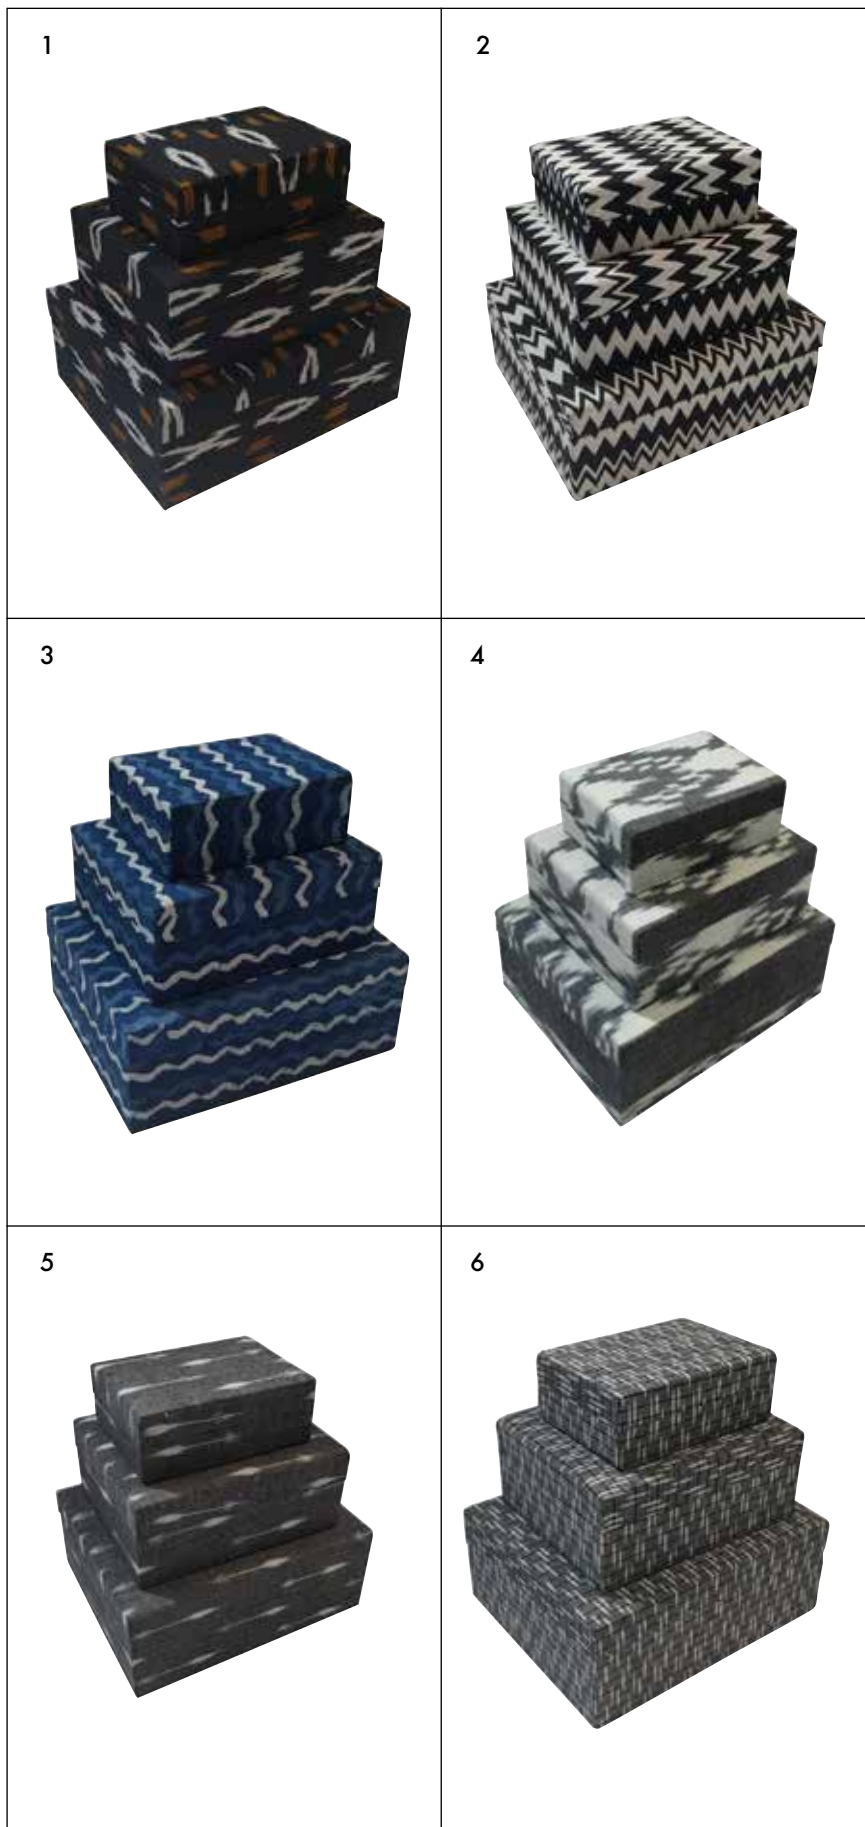

# ACCESSORIES

1. Rocabar Candy Box Smoke  
Large: 250mm dia x 140mm (H)  
Medium: 200mm dia x 120mm (H)  
Small: 150mm dia x 115mm (H)
2. Rocabar Candy Box Clear  
Large: 305mm dia x 180mm(H)  
Medium: 250mm dia x 150mm(H)  
Small: 200mm dia x 125mm (H)

3. Cut Glass Pineapple  
Large: 250mm dia x 450mm(H)  
Medium: 200mm dia x 390mm(H)
4. Diamond Jade Vase Green  
Large: 280mm x 280mm x 610mm(H)  
Med: 200mm x 200mm x 480mm(H)

5. A: Looking Glass on Stand Medium  
- Antique Gold  
- Dark Bronze  
300mm x 120mm x 450mm(H)
- B: Looking Glass on Stand Large  
- Antique Gold  
- Bronze  
460mm x 120mm x 600mm (H)

# FABRIC BOXES

1. IKAT Fabric Tan Black White Box 010  
 Small: 160mm x 120mm x 60mm(H)  
 Medium: 200mm x 170mm x 90mm(H)  
 Large: 255mm x 210mm x 100mm(H)
2. IKAT Fabric Box Zigzag 012  
 Small: 160mm x 120mm x 60mm(H)  
 Medium: 200mm x 170mm x 90mm(H)  
 Large: 255mm x 210mm x 100mm(H)
3. IKAT Fabric Box Blue 009  
 Small: 160mm x 120mm x 60mm(H)  
 Medium: 200mm x 170mm x 90mm(H)  
 Large: 255mm x 210mm x 100mm(H)
4. IKAT Fabric Box Diamond 001  
 Small: 160mm x 120mm x 60mm(H)  
 Medium: 200mm x 170mm x 90mm(H)  
 Large: 255mm x 210mm x 100mm(H)
5. IKAT Fabric Box Arrow 015  
 Small: 160mm x 120mm x 60mm(H)  
 Medium: 200mm x 170mm x 90mm(H)  
 Large: 255 x 210mm x 100mm(H)
6. IKAT Fabric Box Arrow Lines 004  
 Small: 160mm x 120mm x 60mm(H)  
 Medium: 200mm x 170mm x 90mm(H)  
 Large: 255mm x 210mm x 100mm(H)