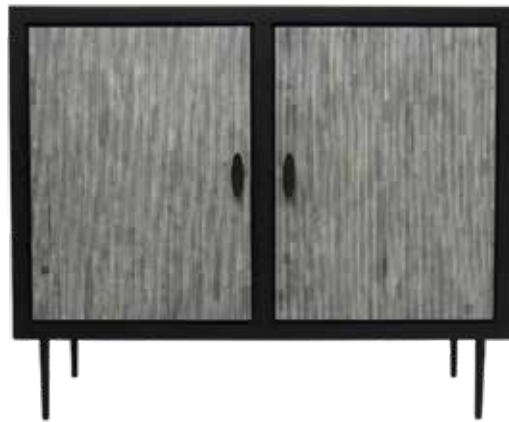

3

3. Pinstrip Console  
Bone Inlay Top  
Powder Coated Metal Base  
1800mmx400mmx800mm(H)

4

5

4. Gabrielle Console Limewash  
Distressed Metal Top  
Powder Coated Metal Legs  
1450mm x 375mm x 800mm(H)

5. Gabrielle Console Aqua  
Distressed Metal Top  
Powder Coated Metal Legs  
1450mm x 375mm x 800mm(H)

# CABINETS

1. Emilie Sideboard  
Powder Coated Metal Base  
1800mm x 450mm x 850mm(H)

1

2. Pinstripe Cabinet  
Bone Inlay Doors  
Black Powder Coated Metal Legs  
Hand-crafted Handles  
1070mm x 500mm x 900mm(H)

2

3. Afro Chest of Drawers  
Bone Inlay  
3 Drawers  
900mm x 400mm x 800mm(H)

3

4. Afro Bedside  
Bone Inlay  
3 Drawers  
500mm x 400mm x 600mm(H)

4

# DINING, COFFEE & SIDE TABLES

1. Geo Table  
Powder Coated Metal Base  
- White Marble  
- Black Marble  
1000mm dia x 760mm(H)  
1200mm dia x 760mm(H)

2. Petal Table  
Hand Forge Metal Base  
Powder Coated  
- White Marble  
1350mm dia x 760mm(H)