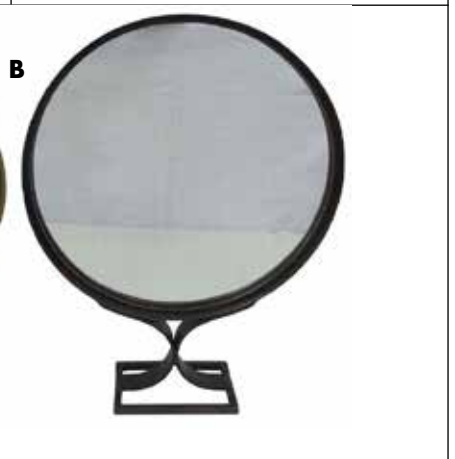

6. Gulerian Decanter Black  
Large: 145mm x 145mm x 305mm(H)  
Medium: 135mm x 135mm x 290mm(H)

7. Deco Decanter Green  
Large: 175mm x 90mm x 265mm(H)

8. Deco Decanter Green  
Medium: 140mm x 75mm x 215mm(H)

# ACCESSORIES

1. Rocabar Candy Box Smoke  
Large: 250mm dia x 140mm (H)  
Medium: 200mm dia x 120mm (H)  
Small: 150mm dia x 115mm (H)
2. Rocabar Candy Box Clear  
Large: 305mm dia x 180mm(H)  
Medium: 250mm dia x 150mm(H)  
Small: 200mm dia x 125mm (H)

3. Cut Glass Pineapple  
Large: 250mm dia x 450mm(H)  
Medium: 200mm dia x 390mm(H)
4. Diamond Jade Vase Green  
Large: 280mm x 280mm x 610mm(H)  
Med: 200mm x 200mm x 480mm(H)

5. A: Looking Glass on Stand Medium  
- Antique Gold  
- Dark Bronze  
300mm x 120mm x 450mm(H)
- B: Looking Glass on Stand Large  
- Antique Gold  
- Bronze  
460mm x 120mm x 600mm (H)