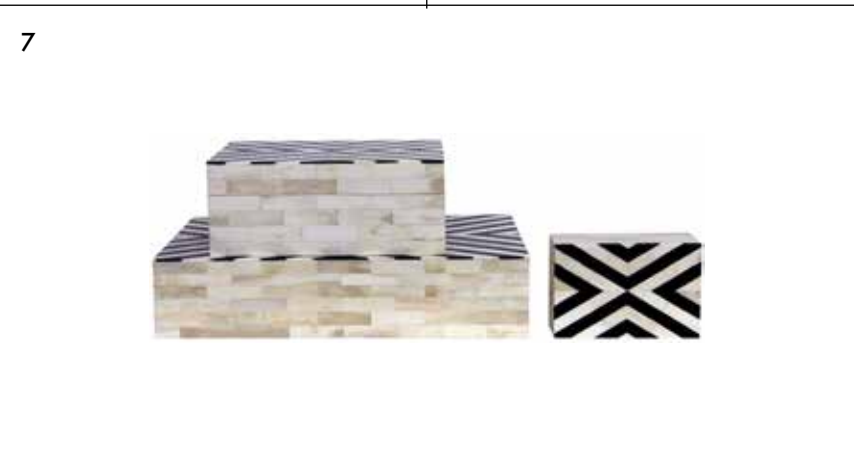

6. Black Horn Bone Box
  (Series 08)
  Small: 150mm x 100mm x 60mm(H)
  Medium: 250mm x 180 x 100mm(H)
  Large: 400mm x 220mm x 90mm(H)

7. Junction Bone Box
  (Series 03)
  Small: 150mm x 100mm x 60mm(H)
  Medium: 250mm x 180 x 100mm(H)
  Large: 400mm x 220mm x 90mm(H)